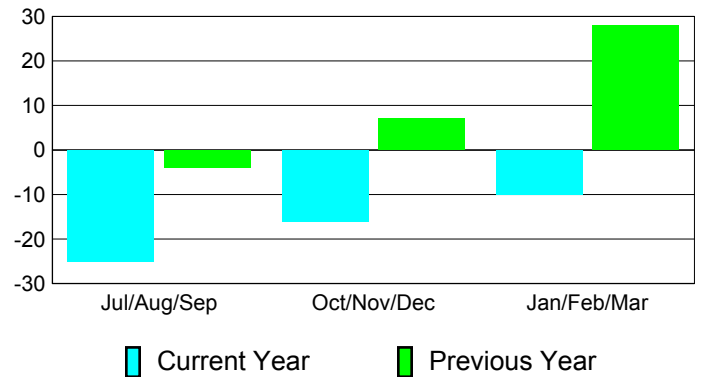

**Membership Results
2010-2011**

**Membership
2009-2010**

Month	Net Memb Goal	Actual New Memb	Actual Dropped Memb	Gain/Loss of Memb	Gain/Loss of Memb
Jul/Aug/Sep	22	37	-62	-25	-4
Oct/Nov/Dec	16	62	-78	-16	7
Jan/Feb/Mar	7	75	-85	-10	28
Totals	45	174	-225	-51	31

Membership Results 2010-2011

Goal, New, Dropped, Gain/Loss

Comparison of Membership Gain/Loss

Current Year Compared to the Previous Year

Gender Comparison 2010-2011

Jul/Aug/Sep

Oct/Nov/Dec

Jan/Feb/Mar