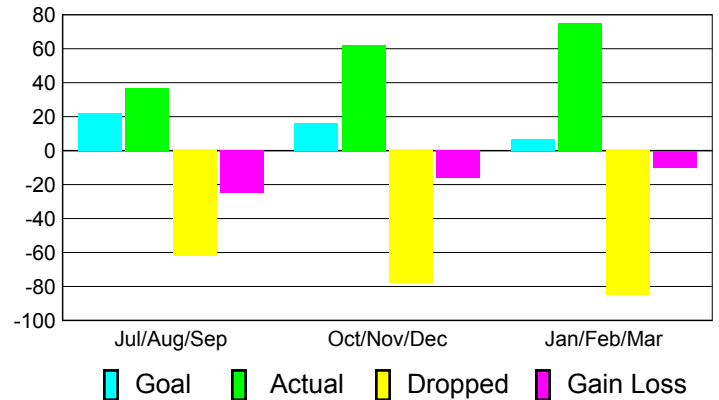

Membership Results 2010-2011

Goal, New, Dropped, Gain/Loss

Comparison of Membership Gain/Loss

Current Year Compared to the Previous Year